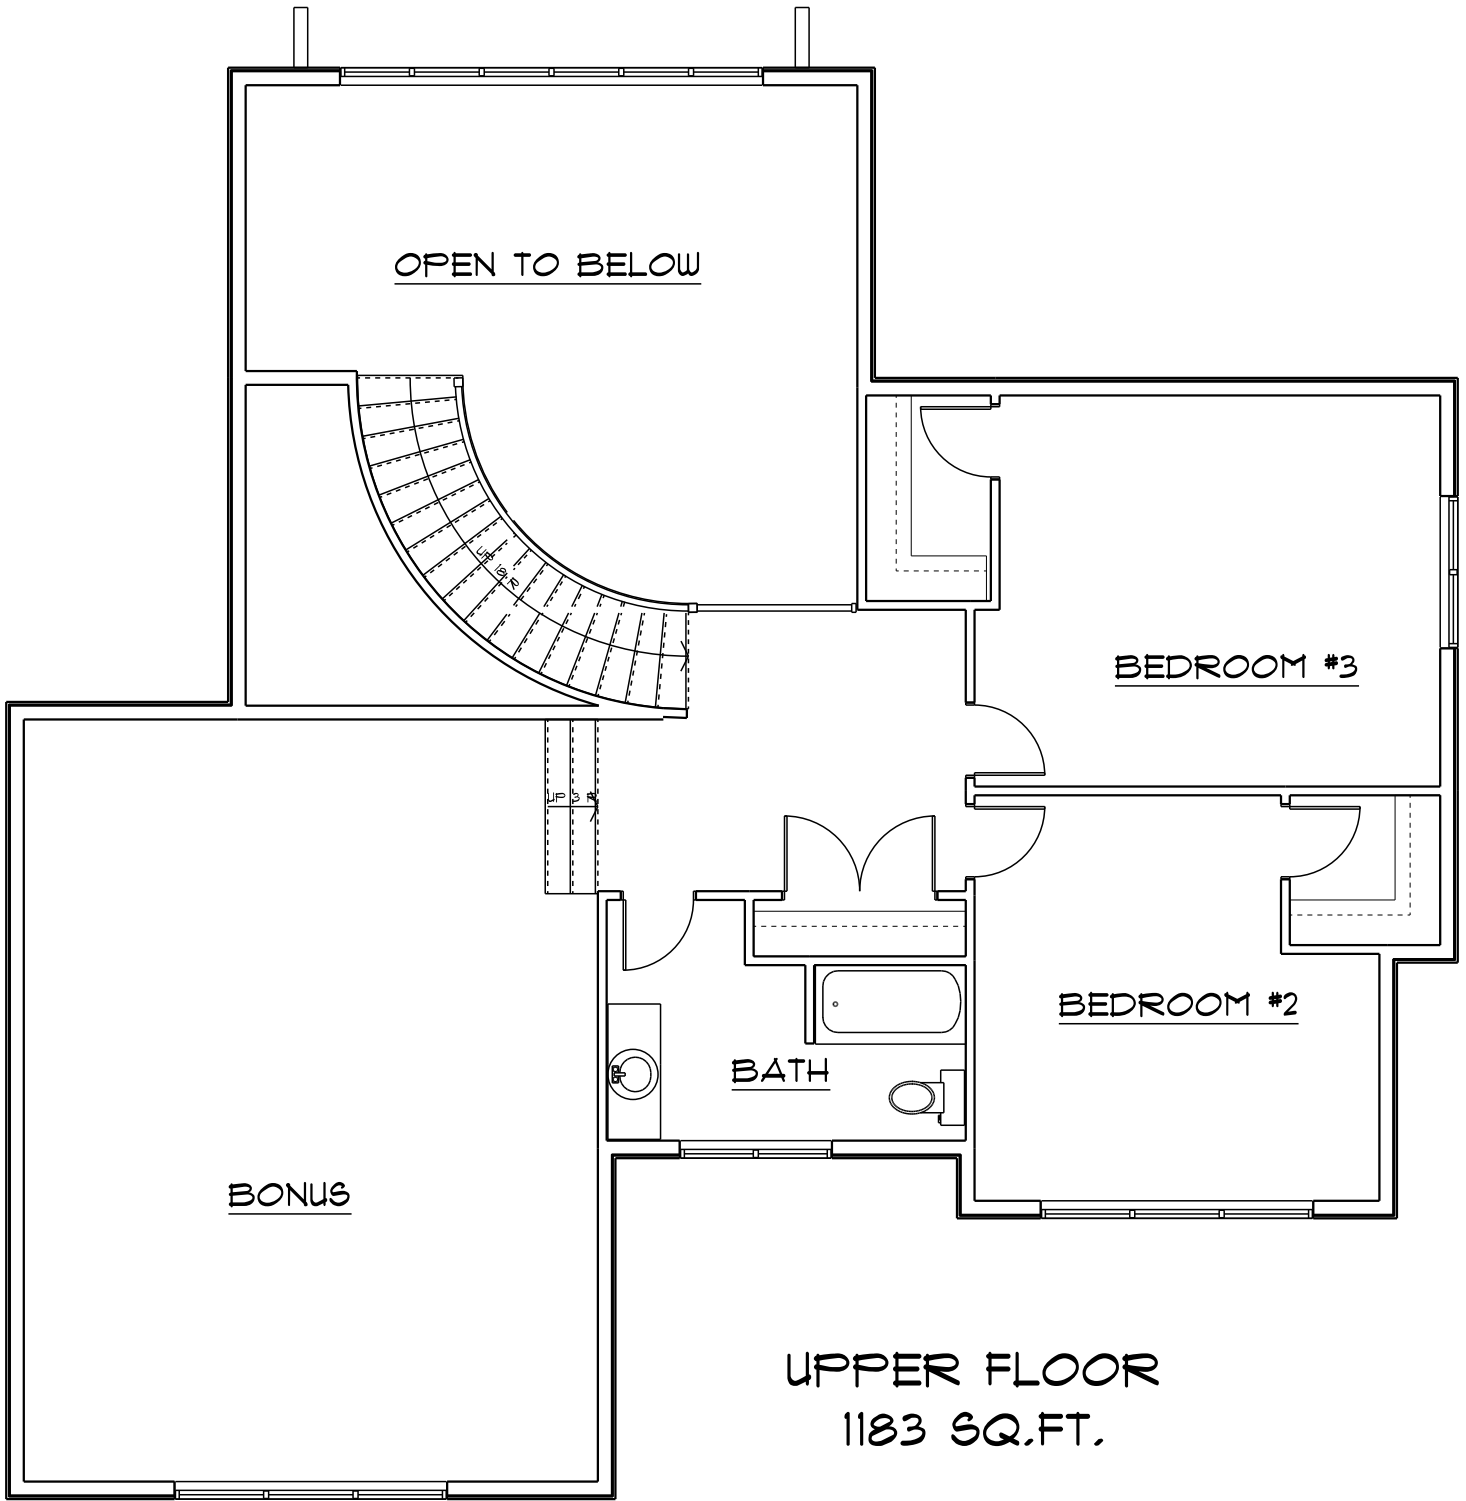

MAIN FLOOR  
2245 SQ.FT.

OPEN TO BELOW

BEDROOM #3

BEDROOM #2

BATH

BONUS

UPPER FLOOR  
1183 SQ.FT.